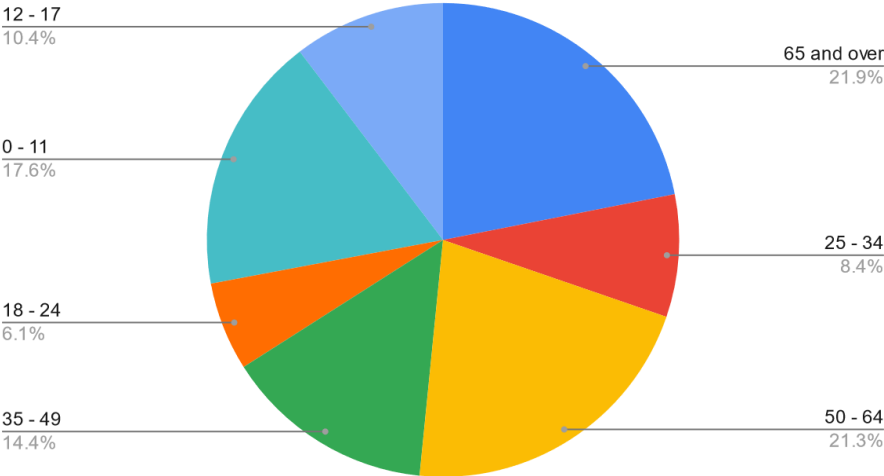

Summary of December 2023 Church Survey Data for Calvary Search Committee

Valid surveys submitted: 141
Total individuals represented: 347

Age breakdown of Calvary CRC Congregation

Family Status of Calvary Households

Occupation of Calvary Adult Members

Length of Membership of Calvary Adult Members