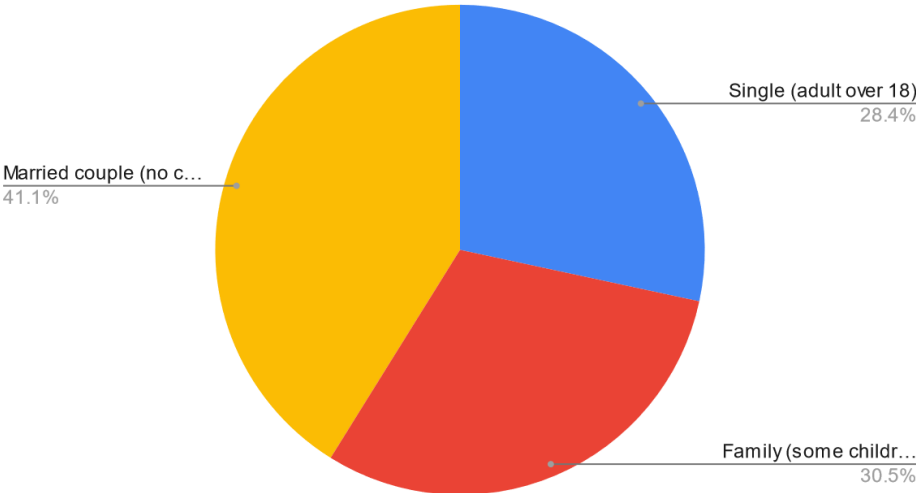

Summary of December 2023 Church Survey Data for Calvary Search Committee

Valid surveys submitted: 141
Total individuals represented: 347

Age breakdown of Calvary CRC Congregation

Family Status of Calvary Households

Occupation of Calvary Adult Members

Length of Membership of Calvary Adult Members