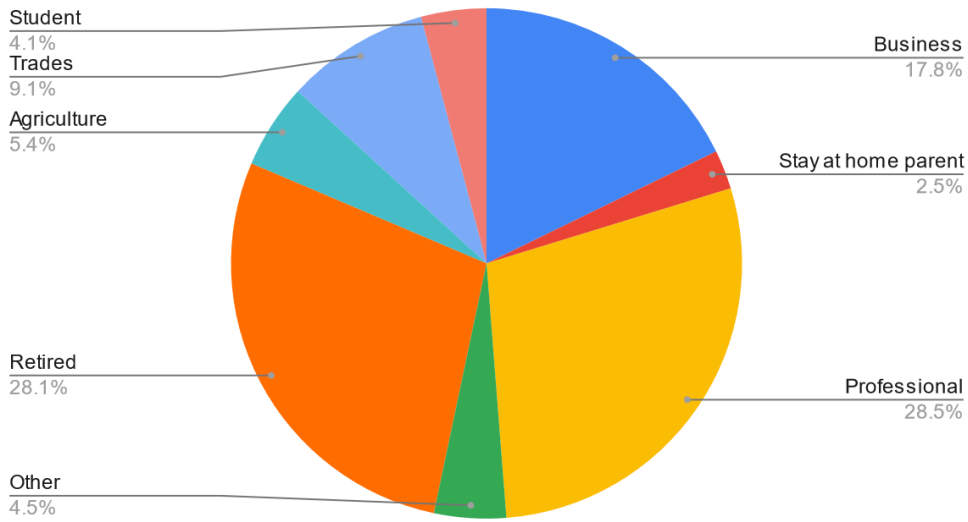

Summary of December 2023 Church Survey Data for Calvary Search Committee

Valid surveys submitted: 141
Total individuals represented: 347

Age breakdown of Calvary CRC Congregation

Family Status of Calvary Households

Occupation of Calvary Adult Members

Length of Membership of Calvary Adult Members